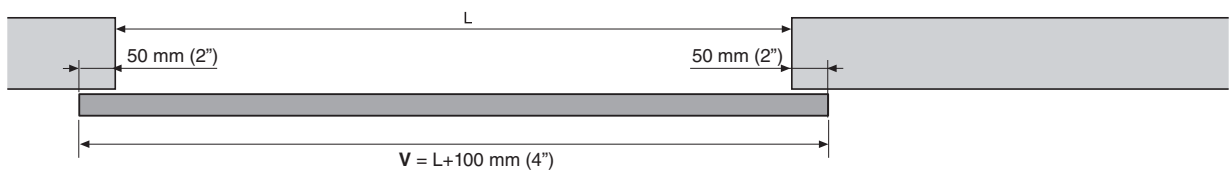

Instrucciones / Instructions / Anweisungen / Instructions

LITE+ KSC

KLEIN[®]

1 INFORMACIÓN GENERAL / GENERAL INFORMATION

$V \geq 750 \text{ mm (29 1/2")}$

CON SOPORTE A PARED
WITH WALL BRACKET

CON PERFIL SOPORTE A PARED
WITH WALL MOUNTED TRACK