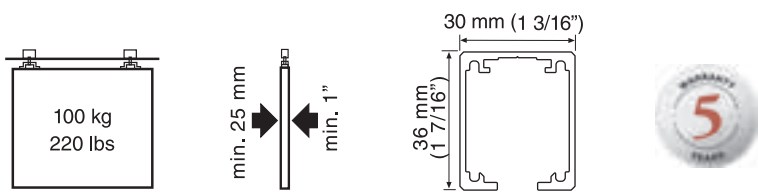

Instrucciones / Instructions / Anweisungen / Instructions

LITE+ KSC

KLEIN[®]

1 INFORMACIÓN GENERAL / GENERAL INFORMATION

$V \geq 750 \text{ mm (29 1/2")}$

CON SOPORTE A PARED
WITH WALL BRACKET

CON PERFIL SOPORTE A PARED
WITH WALL MOUNTED TRACK